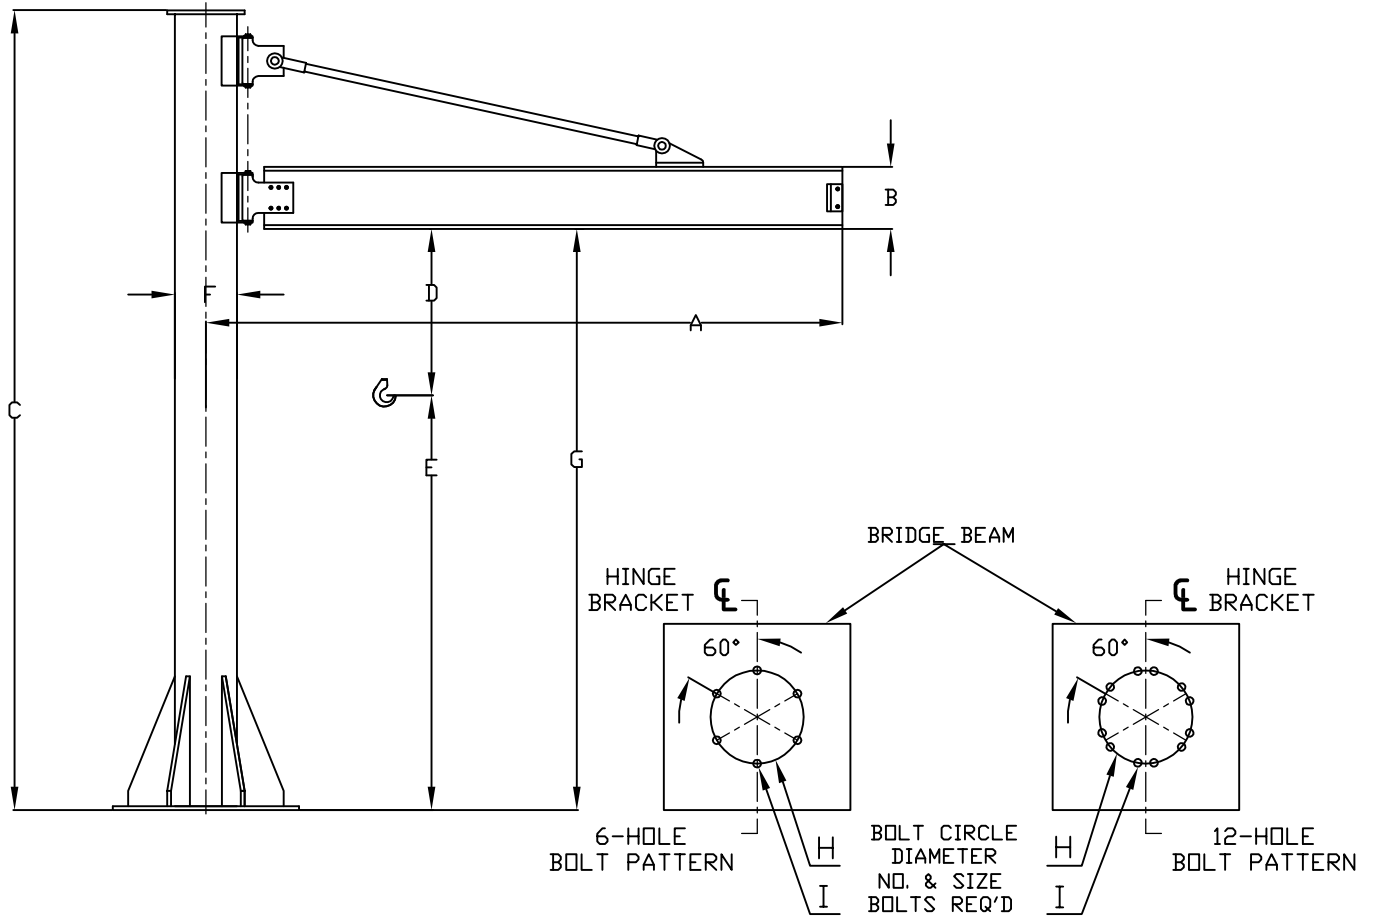

VIGO MACHINE SHOP INC.

3920 LOCUST STREET
 TERRE HAUTE IN 47803
 (812) 235-8393
 FAX (812) 234-2972

JIB CRANE

CUSTOMER:	_____
CAPACITY:	_____
CRANE WEIGHT	_____
BASE PLATE SIZE:	_____
A	_____
B	_____
C	_____
D	_____
E	_____
F	_____
G	_____
H	_____
I	_____