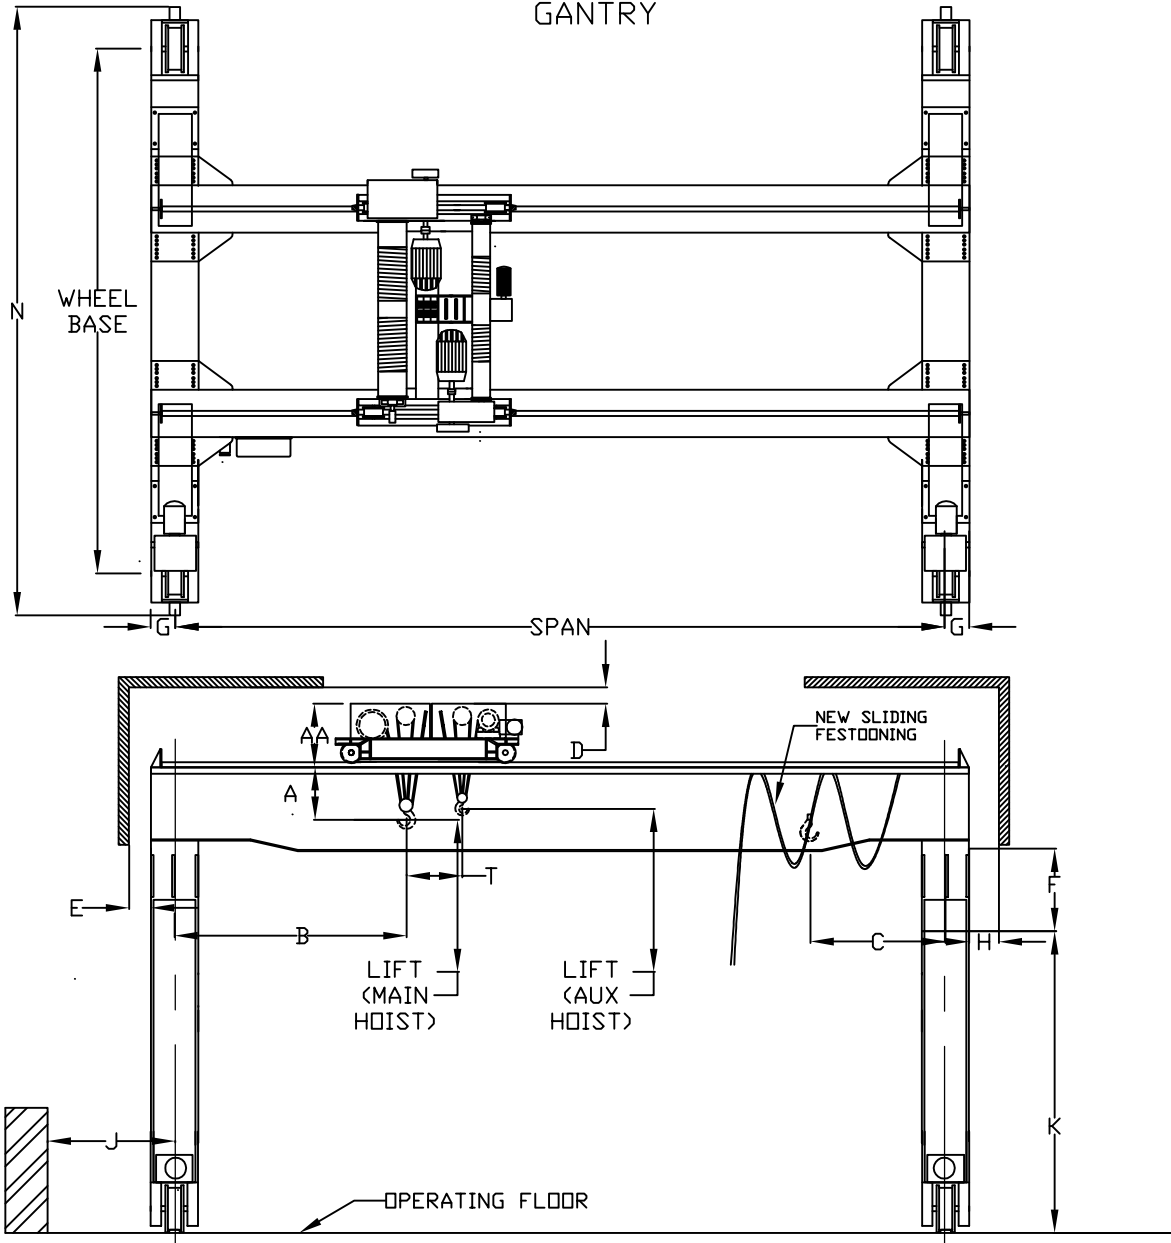

## DOUBLE GIRDER DOUBLE LEG GANTRY

CUSTOMER: \_\_\_\_\_  
 CAPACITY: \_\_\_\_\_  
 SPAN: \_\_\_\_\_  
 LIFT: \_\_\_\_\_  
 POWER SUPPLY: \_\_\_\_\_  
 HOIST SPEED: \_\_\_\_\_  
 TROLLEY SPEED: \_\_\_\_\_  
 RUNWAY RAIL: \_\_\_\_\_  
 WHEEL LOAD: \_\_\_\_\_