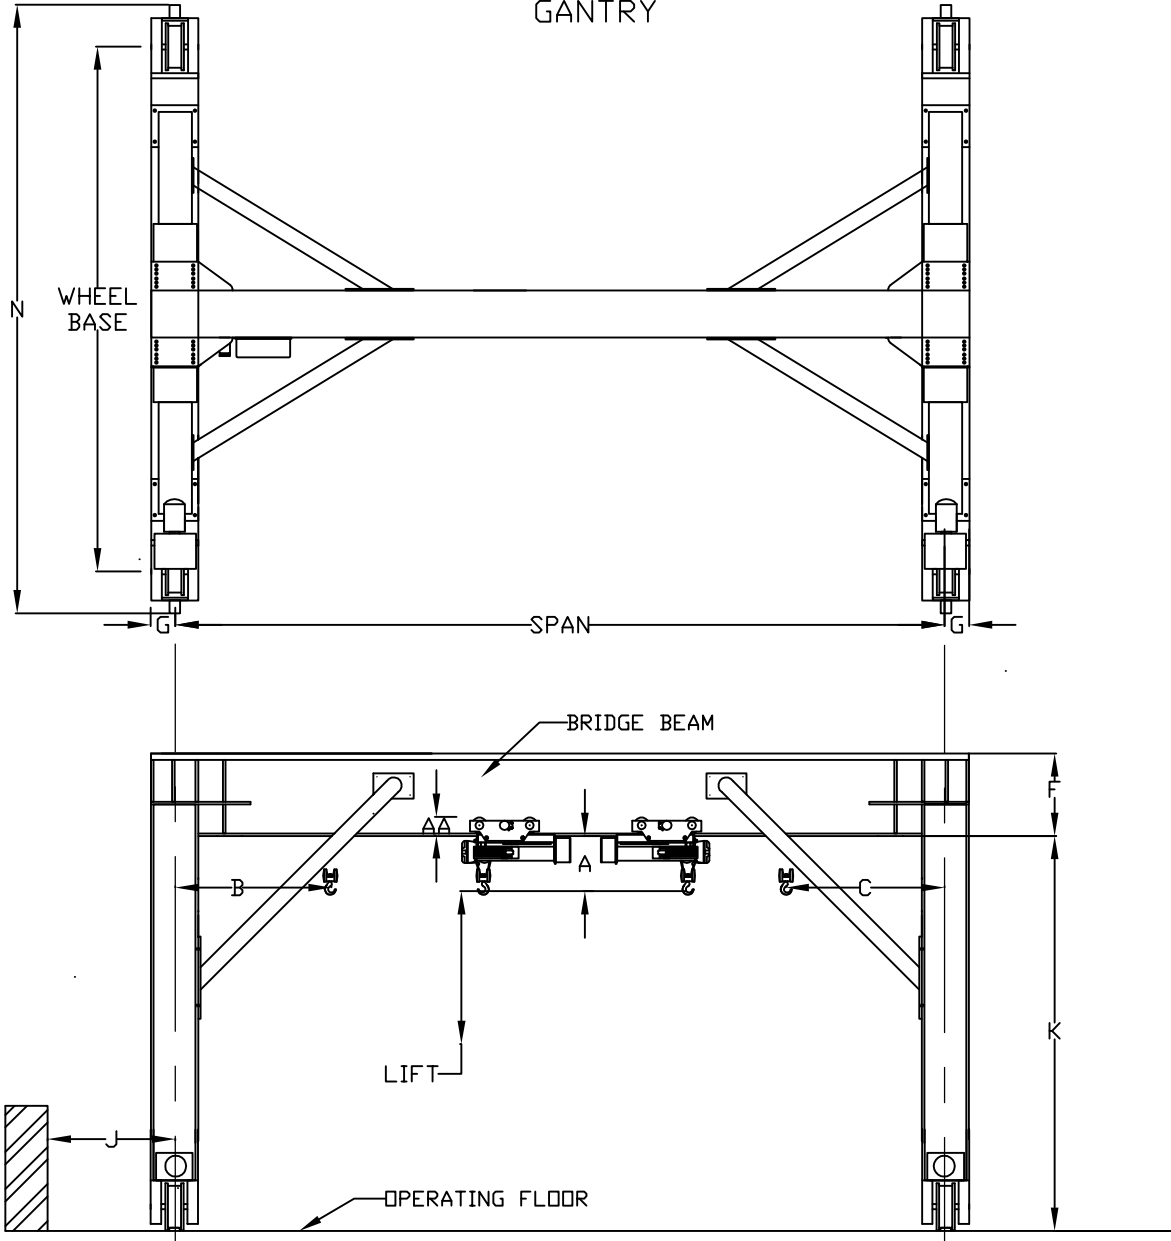

VIGO MACHINE SHOP INC.

3920 LOCUST STREET
 TERRE HAUTE IN 47803
 (812) 235-8393
 FAX (812) 234-2972

SINGLE GIRDER DOUBLE LEG GANTRY

CUSTOMER: _____
 CAPACITY: _____
 SPAN: _____
 LIFT: _____
 POWER SUPPLY: _____
 HOIST SPEED: _____
 TROLLEY SPEED: _____
 RUNWAY RAIL: _____
 WHEEL LOAD: _____