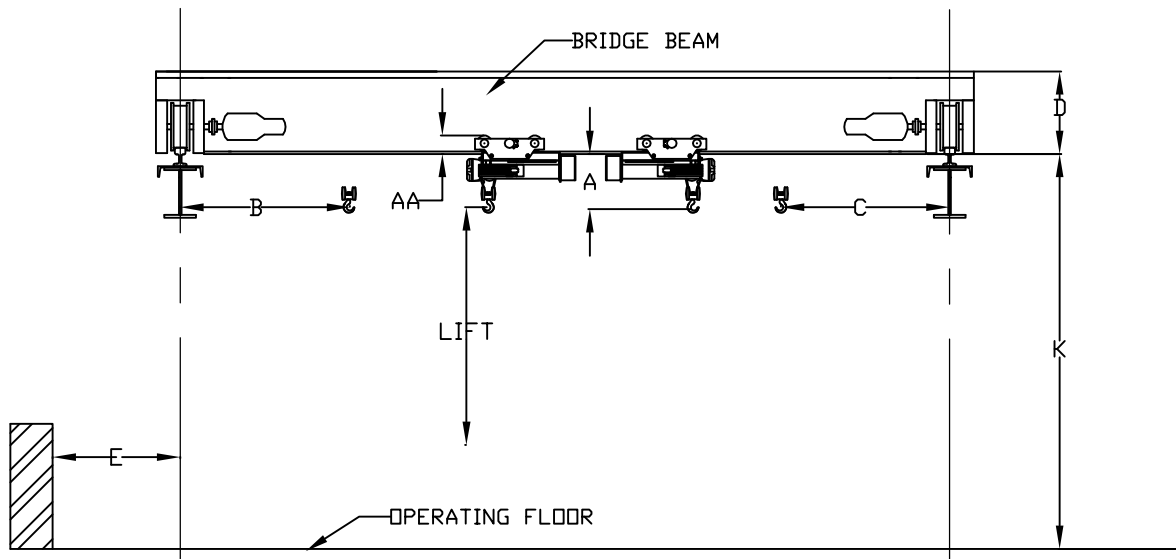

## TOP RUNNING SINGLE GIRDER

CUSTOMER: \_\_\_\_\_  
 CAPACITY: \_\_\_\_\_  
 SPAN: \_\_\_\_\_  
 LIFT: \_\_\_\_\_  
 POWER SUPPLY: \_\_\_\_\_  
 HOIST SPEED: \_\_\_\_\_  
 TROLLEY SPEED: \_\_\_\_\_  
 RUNWAY RAIL: \_\_\_\_\_  
 WHEEL LOAD: \_\_\_\_\_