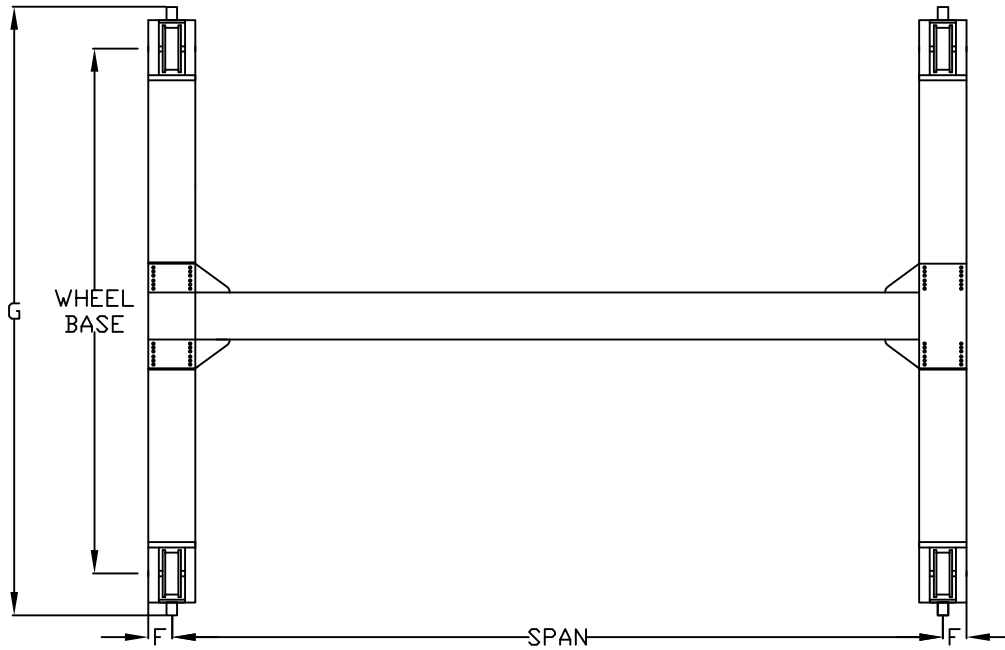

## TOP RUNNING SINGLE GIRDER

CUSTOMER: \_\_\_\_\_  
 CAPACITY: \_\_\_\_\_  
 SPAN: \_\_\_\_\_  
 LIFT: \_\_\_\_\_  
 POWER SUPPLY: \_\_\_\_\_  
 HOIST SPEED: \_\_\_\_\_  
 TROLLEY SPEED: \_\_\_\_\_  
 RUNWAY RAIL: \_\_\_\_\_  
 WHEEL LOAD: \_\_\_\_\_