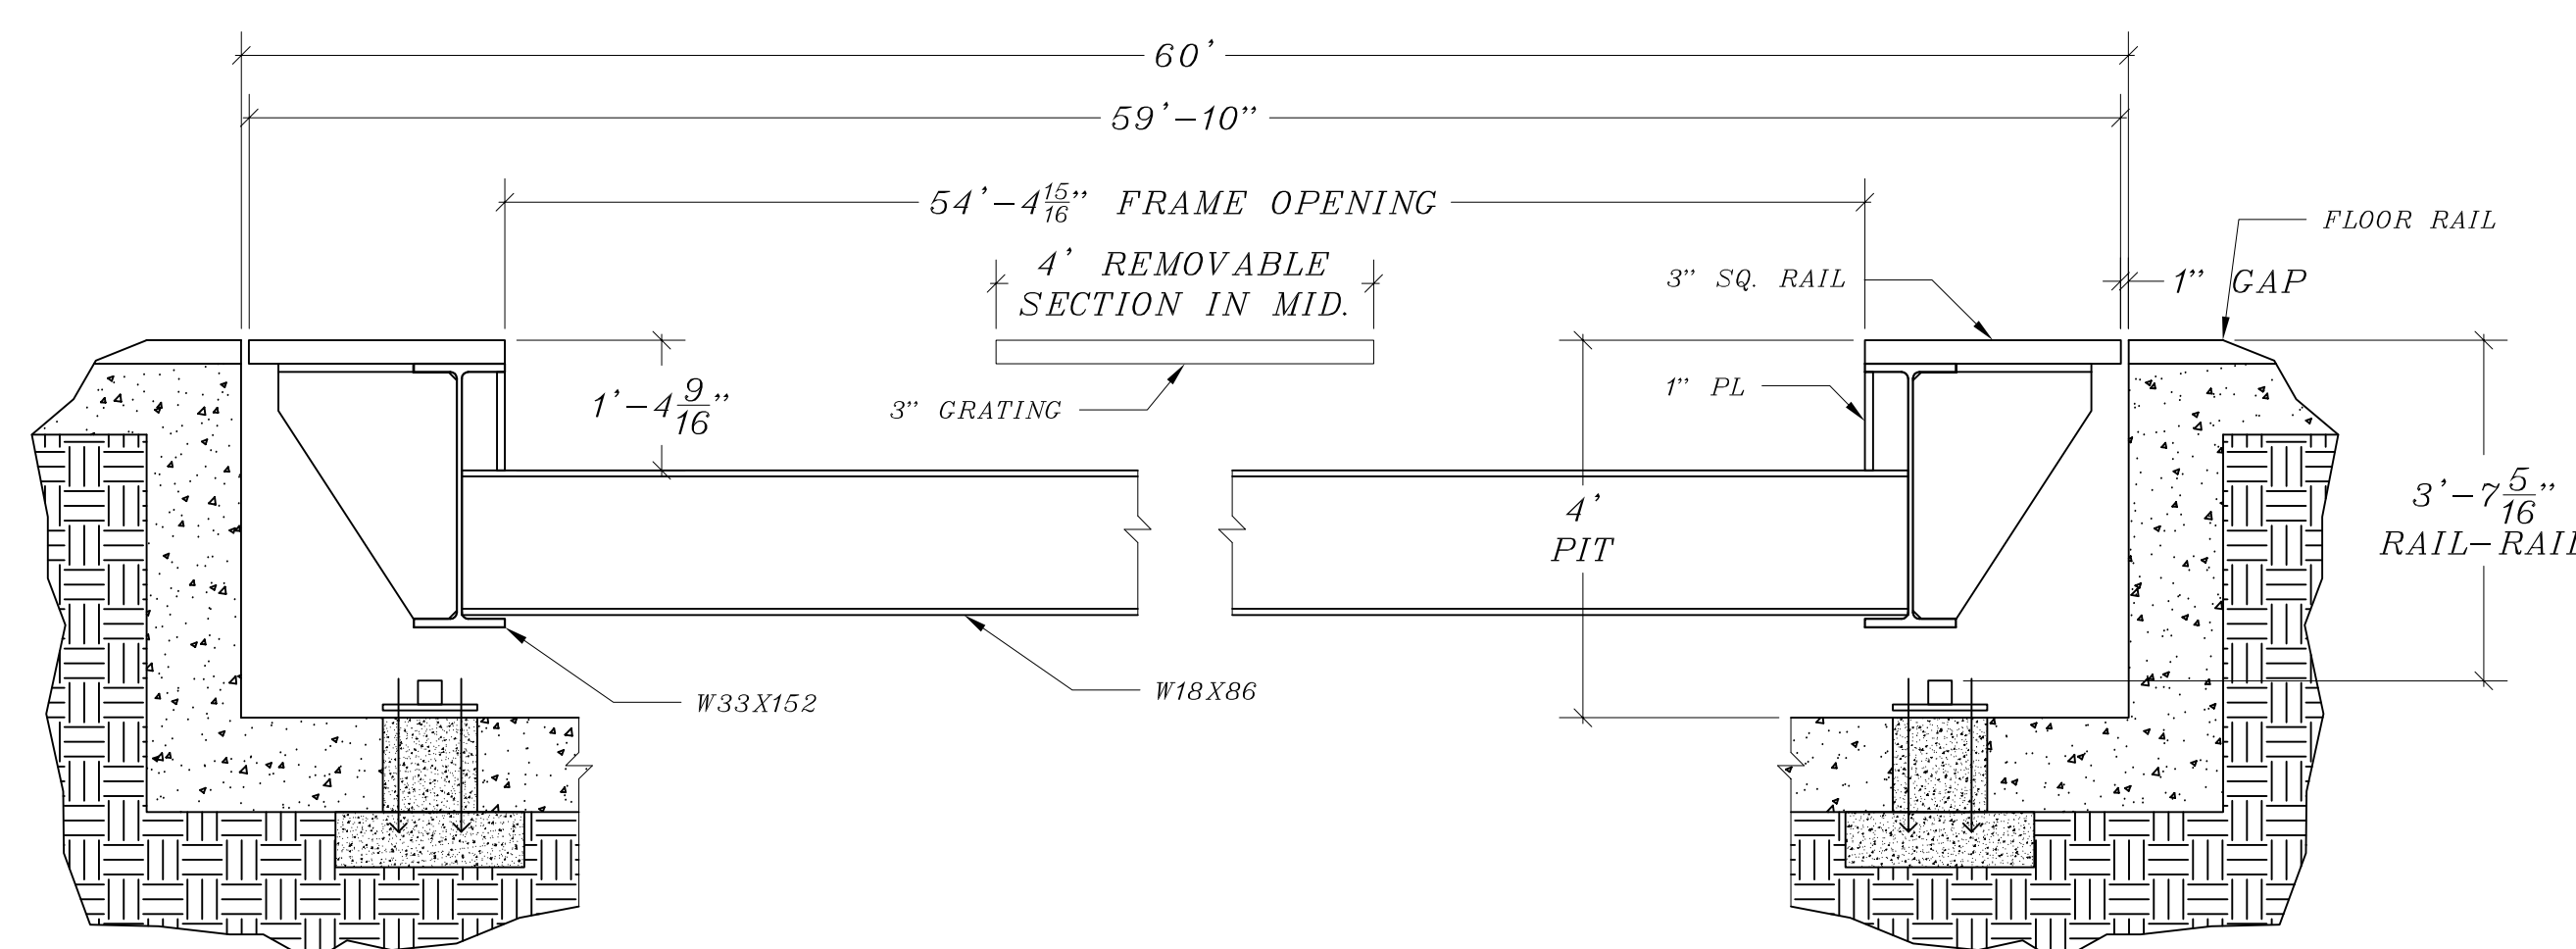

PIT Ø60'

TABLE Ø59'-10"

RAIL Ø56'

TOTAL WEIGHT	UNION TANK CAR CO. 939 HOLLAND RD. MARION, OHIO 43302		VIGO MACHINE SHOP INC. 3920 LOCUST STREET TERRE HAUTE, INDIANA 47803 812-235-8393 FAX: 812-234-2972	
ACCUMULATION OF TOLERANCES NOT PERMISSIBLE	60 TON TURN TABLE GENERAL ARRANGEMENT/ PIT DETAIL		DATE	ORDER NUMBER
TOLERANCES UNLESS OTHERWISE SPECIFIED	DATE	REVISIONS	BY	CHECKED
FRACTIONAL DIM. ± 1/16"				DRAWN BY: PM
DECIMAL DIM. ±				APPROVED BY: SW
ANGULAR DIM. ±				SCALE: NTS
				DO NOT SCALE PRINT
				J-16162-100