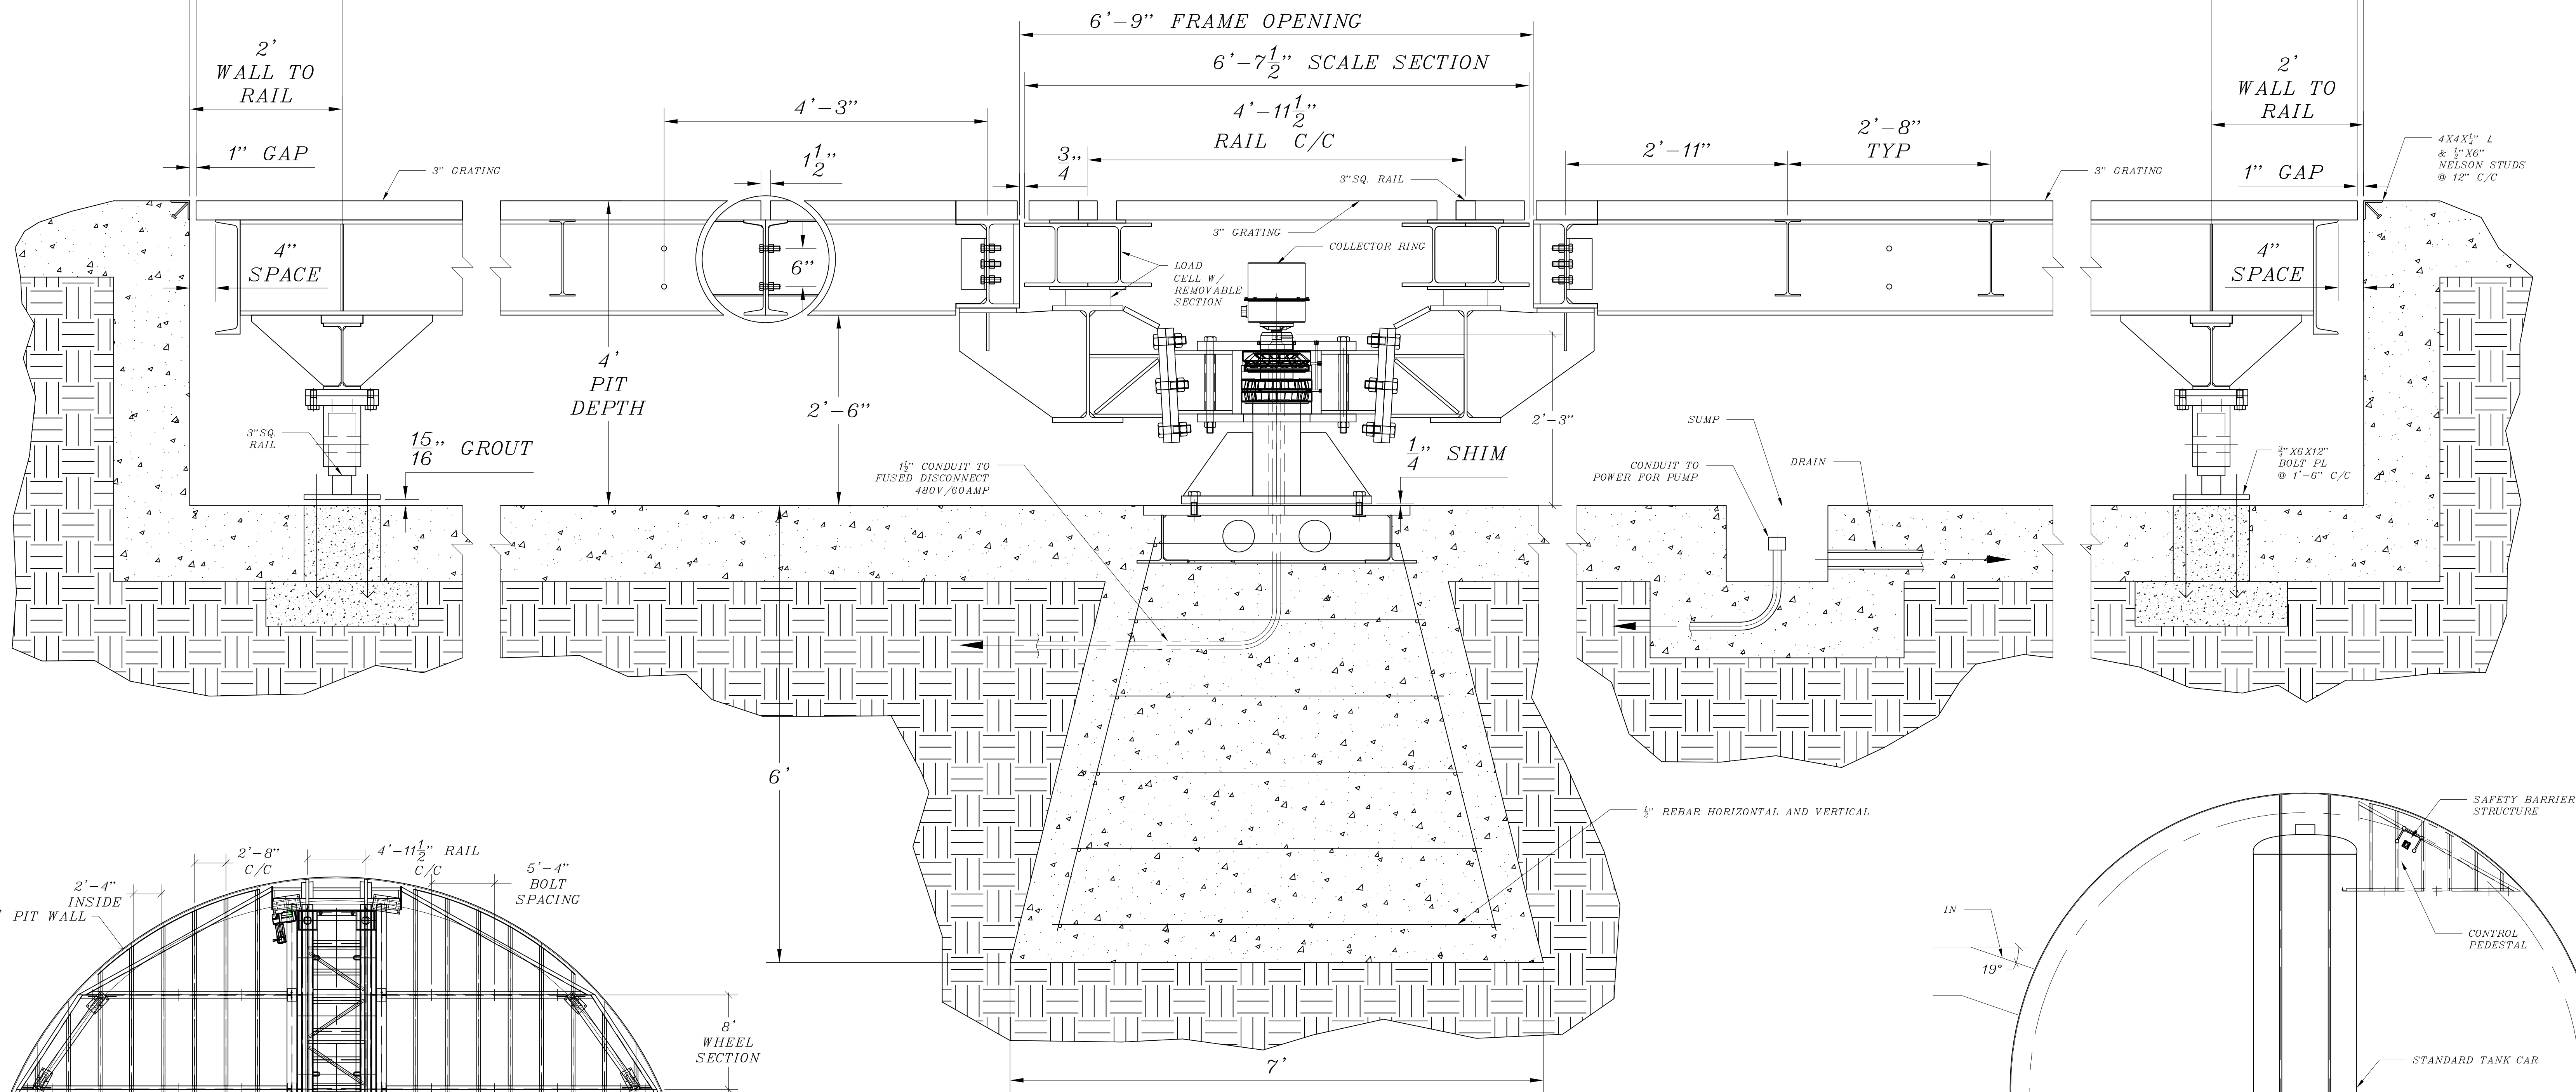

PIT Ø60'

TABLE Ø59'-10"

RAIL Ø56'

TOTAL WEIGHT	UNION TANK CAR CO. 939 HOLLAND RD. MARION, OHIO 43302		VIGO MACHINE SHOP INC. 3920 LOCUST STREET TERRE HAUTE, INDIANA 47803 812-235-8393 FAX: 812-234-2972	
ACCUMULATION OF TOLERANCES NOT PERMISSIBLE	60 TON TURN TABLE GENERAL ARRANGEMENT/ PIT DETAIL		DATE	ORDER NUMBER
TOLERANCES UNLESS OTHERWISE SPECIFIED	DATE	REVISIONS	BY	CHECKED
FRACTIONAL DIM. ± 1/16"				DRAWN BY: PM
DECIMAL DIM. ±				APPROVED BY: SW
ANGULAR DIM. ±				SCALE: NTS
				DO NOT SCALE PRINT
				J-16162-100