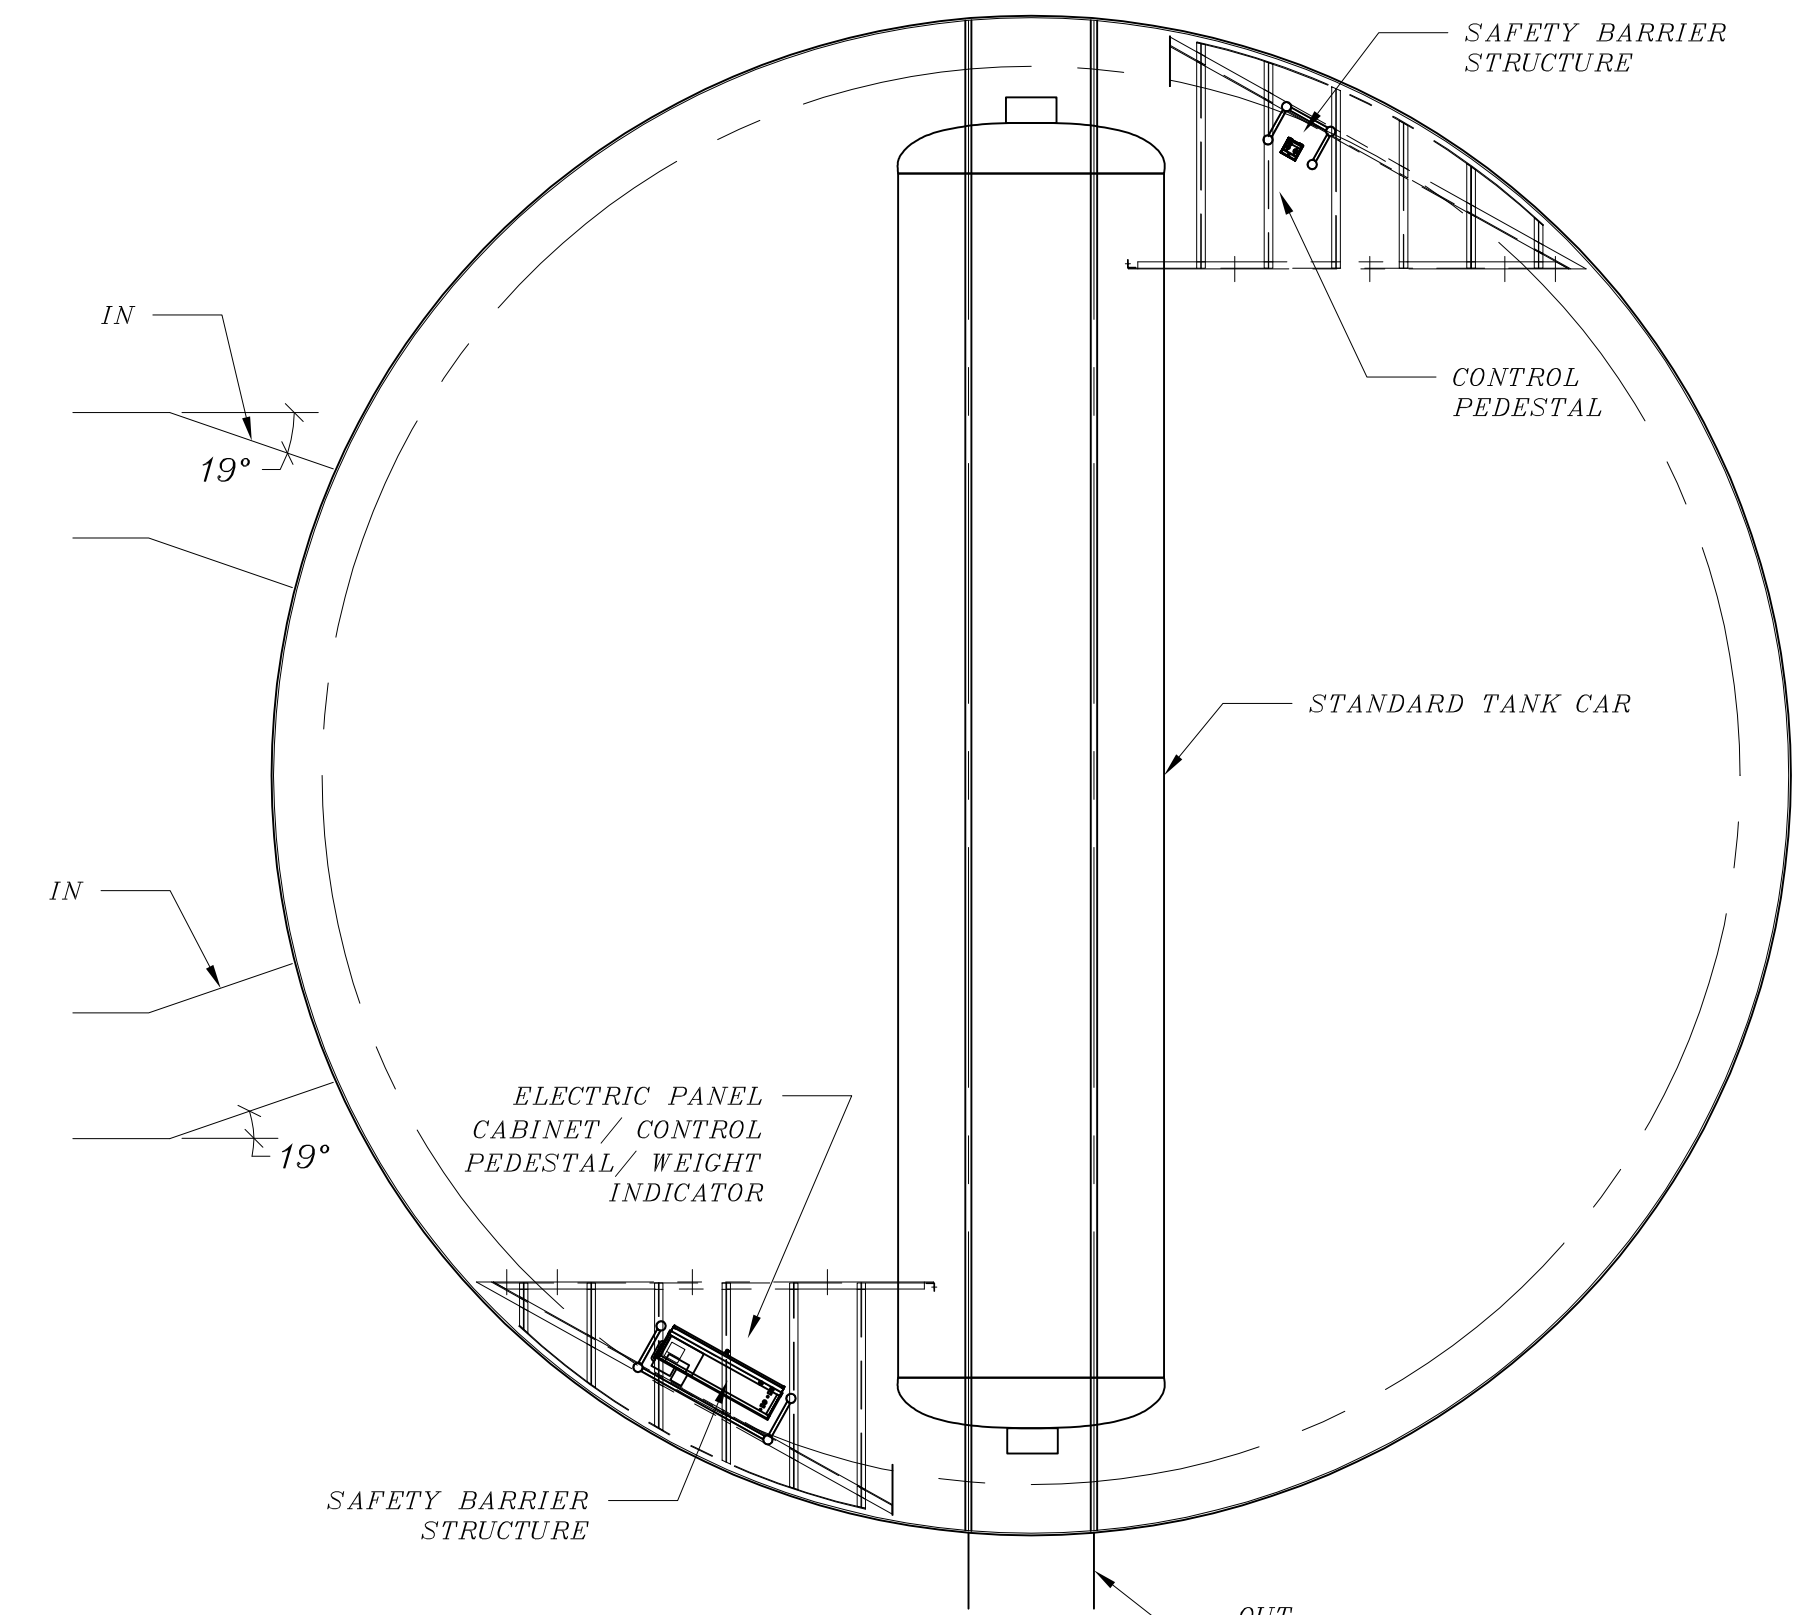

PIT Ø60'

TABLE Ø59'-10"

RAIL Ø56'

TOTAL WEIGHT	UNION TANK CAR CO. 939 HOLLAND RD. MARION, OHIO 43302		VIGO MACHINE SHOP INC. 3920 LOCUST STREET TERRE HAUTE, INDIANA 47803 812-235-8393 FAX: 812-234-2972	
ACCUMULATION OF TOLERANCES NOT PERMISSIBLE	60 TON TURN TABLE GENERAL ARRANGEMENT/ PIT DETAIL		DATE	ORDER NUMBER
TOLERANCES UNLESS OTHERWISE SPECIFIED	DATE	REVISIONS	BY	CHECKED
FRACTIONAL DIM. ± 1/16"				DRAWN BY: PM
DECIMAL DIM. ±				APPROVED BY: SW
ANGULAR DIM. ±				SCALE: NTS
				DO NOT SCALE PRINT
				J-16162-100