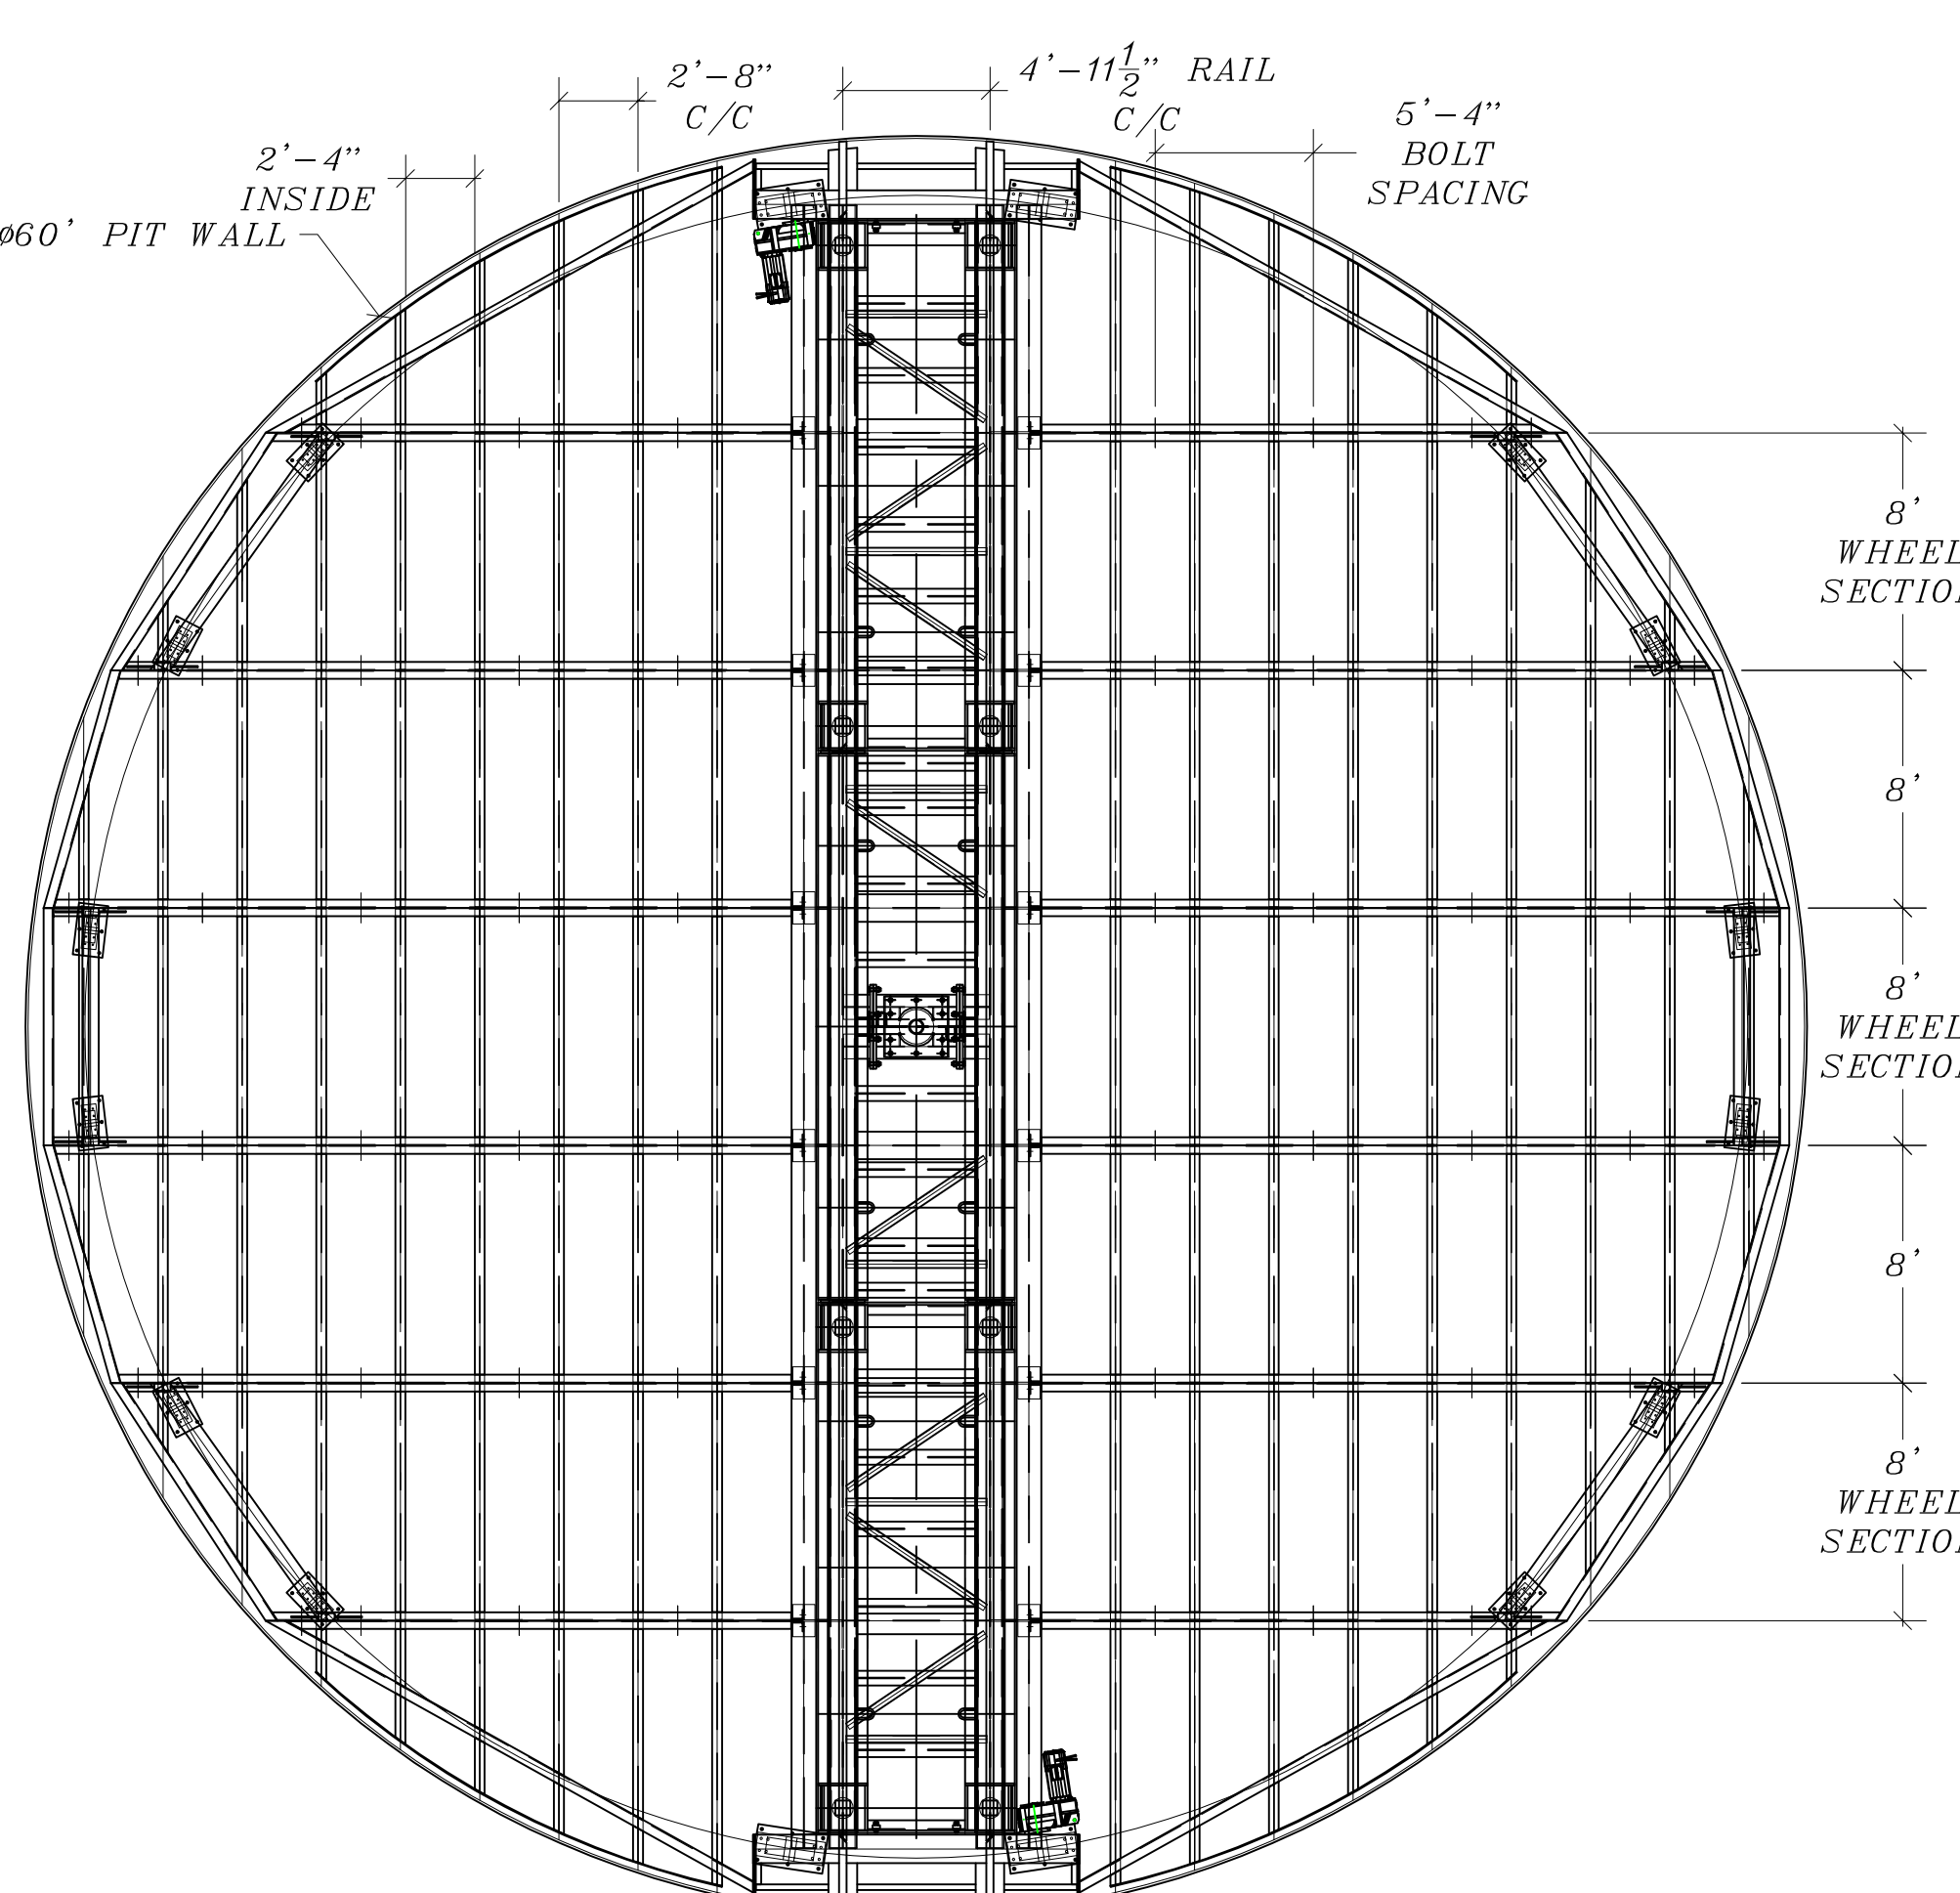

PIT Ø60'

TABLE Ø59'-10"

RAIL Ø56'

TOTAL WEIGHT	UNION TANK CAR CO. 939 HOLLAND RD. MARION, OHIO 43302		VIGO MACHINE SHOP INC. 3920 LOCUST STREET TERRE HAUTE, INDIANA 47803 812-235-8393 FAX: 812-234-2972	
ACCUMULATION OF TOLERANCES NOT PERMISSIBLE	60 TON TURN TABLE GENERAL ARRANGEMENT/ PIT DETAIL		DATE	ORDER NUMBER
TOLERANCES UNLESS OTHERWISE SPECIFIED	DATE	REVISIONS	BY	CHECKED
FRACTIONAL DIM. ± 1/16"				DRAWN BY: PM
DECIMAL DIM. ±				APPROVED BY: SW
ANGULAR DIM. ±				SCALE: NTS
				DO NOT SCALE PRINT
				J-16162-100